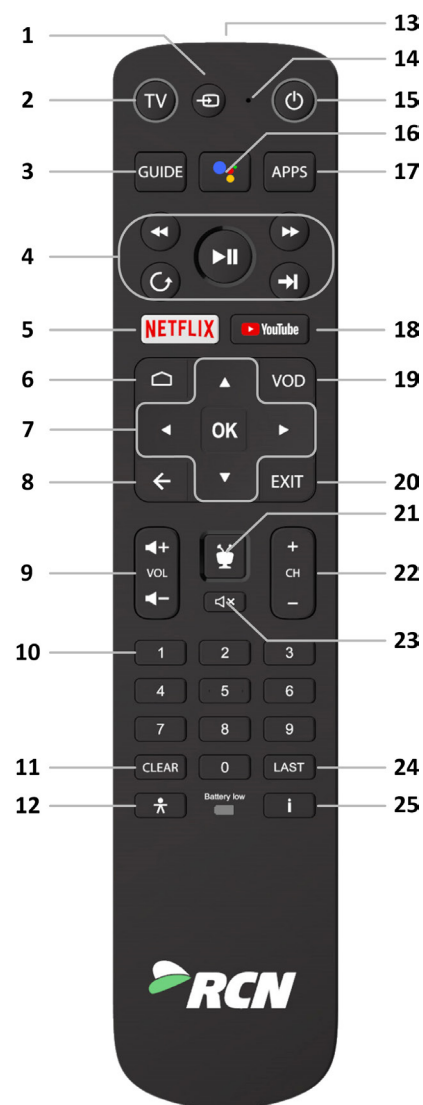

Streaming TV Remote Control User Guide

Streaming TV Remote Control User Guide

1. Remote control layout

- 1 TV input source select
- 2 TV power/standby
- 3 Guide
- 4 Play/Pause, Rewind, Fast-Forward, Skip Ahead, and Return
- 5 Netflix
- 6 Home
- 7 Navigation and OK
- 8 Back
- 9 Volume up and down
- 10 Number Keys
- 11 Clear
- 12 Accessibility
- 13 Infra-red (IR) window
- 14 Microphone
- 15 STB power/standby
- 16 Google Assistant
- 17 APPS
- 18 YouTube
- 19 VOD menu
- 20 Exit
- 21 TiVo® Voice control
- 22 Channel/Page up and down
- 23 Mute
- 24 Last
- 25 Information

4. Controlling the TV: Brand Search

The TV, TV input, VOL+, VOL- and MUTE keys on the remote control can be programmed to operate your TV. To do this, your remote control must first learn the 'brand code' of your TV. By default, the remote control is programmed with the most common brand code 1150 (Samsung).

1. Press **HOME** and **1** for at least three seconds to switch the remote control to infra-red (IR) mode. The TV key flashes twice when the remote control has switched to IR mode.

If you make a mistake, press **Back** to exit the procedure. The remote control will revert to normal operation. No TV brand code will be stored.

2. Find the 4-digit brand code for your TV from the list in section 10 TV IR codes.
3. Make sure your TV is turned on. The STB does not need to be turned on for the brand search.
4. Press **1** and **3** for at least three seconds until the STB key flashes twice and remains on.
5. Enter the brand code for your TV. On each digit entry the STB key will flash.
6. If successful the STB key will flash once and remain on. If unsuccessful the TV key will give a long flash and the remote control will revert to normal operation. No brand code will be stored.
7. To check you can control your TV, press and hold either **TV** or **MUTE**. When the TV turns off or mutes, release **TV** or **MUTE**.
8. Press **Back** to leave the brand search mode.