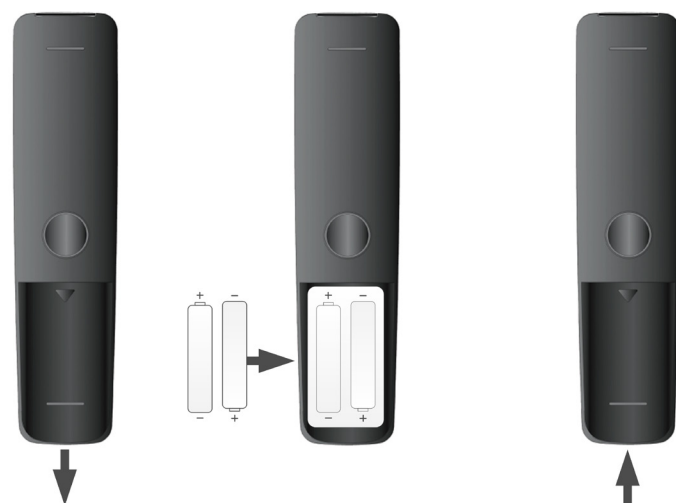

2. Inserting batteries

1. 1 Slide the battery housing cover downwards to remove
2. 2 Insert two AAA batteries observing the correct polarity
3. 3 Refit the battery housing cover